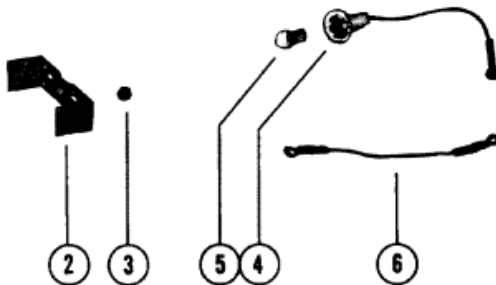

BLACK BEZEL **SQUARE FACE**

1

1A

2

3

5

4

6

Parts List

Ref	Class	Part	Description	Qty	Comment	Footnote
-		60070A	1 BATTERY METER ASSEMBLY (S	1		
-	79	76186A	1 BATTERY METER ASSEMBLY (B	1		
1	79	76186	BATTERY METER	1		
1A		60070	BATTERY METER	1		
2		76532	CLAMP, BATTERY METER	1		
2		59478	CLAMP, BATTERY METER	1		
3	11	20645	NUT, BATTERY METER (#10-32	4,4		
4		49917A	4 SOCKET AND CABLE ASSEMBL	1,1		
5	88	77613	LIGHT BULB (GE#1895R)	1		
5		32878	LIGHT BULB (GE#53 CLEAR)	1		
6	84	61600A	7 LEAD WIRE, BLACK (24 1/2")	1		
6	84	61600A	6 LEAD WIRE, BLACK (6 1/2")	1		
6	84	61601A11	LEAD WIRE, WHITE (24 1/2")	1		
6	84	61601A	4 LEAD WIRE, WHITE (17")	1		